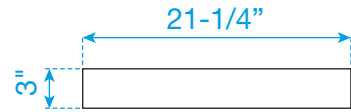

WYNDHAM COLLECTION

TOP VIEW OF VANITY CABINET

*Note: All measurements are $\pm 1/4"$.

WC-4141-48-SGL

WYNDHAM COLLECTION

Side splash is reversible.
Note: All Measurements are $\pm 1/4''$.

WC-VCA-48-SGL-TOP