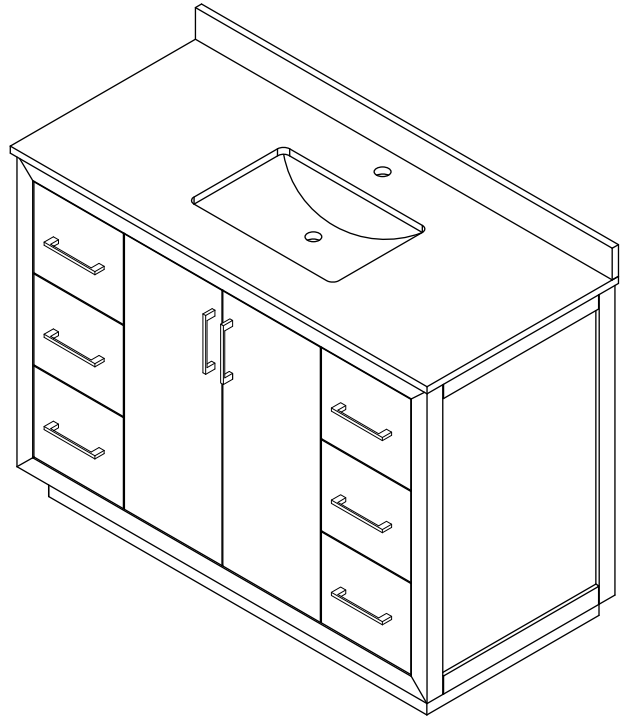

WYNDHAM COLLECTION

TOP VIEW OF VANITY CABINET

*Note: All measurements are $\pm 1/4"$.

WC-4141-48-SGL

WYNDHAM COLLECTION

Side splash is reversible.
Note: All Measurements are $\pm 1/4''$.

WC-VCA-48-SGL-TOP