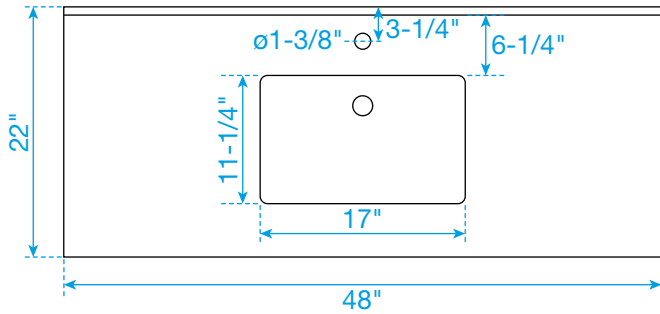

WYNDHAM COLLECTION

TOP VIEW OF VANITY CABINET

*Note: All measurements are $\pm 1/4"$.

WC-4141-48-SGL

WYNDHAM COLLECTION

Side splash is reversible.
Note: All Measurements are $\pm 1/4''$.

WC-VCA-48-SGL-TOP