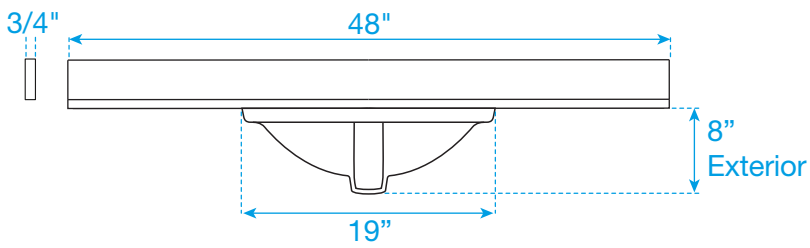

WYNDHAM COLLECTION

TOP VIEW OF VANITY CABINET

*Note: All measurements are $\pm 1/4"$.

WC-4141-48-SGL

WYNDHAM COLLECTION

Side splash is reversible.
Note: All Measurements are $\pm 1/4''$.

WC-VCA-48-SGL-TOP