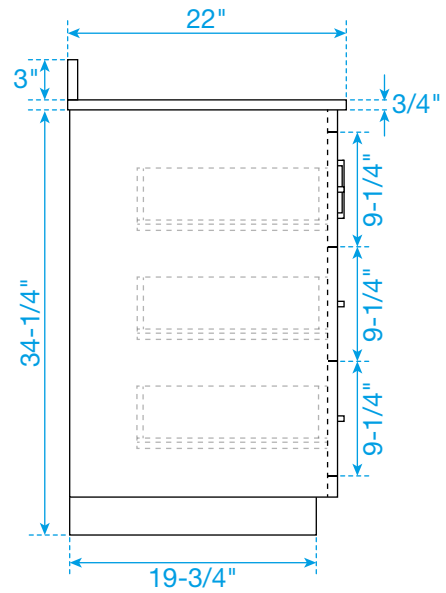

WYNDHAM COLLECTION

TOP VIEW OF VANITY CABINET

*Note: All measurements are $\pm 1/4"$.

WC-4141-48-SGL

WYNDHAM COLLECTION

Side splash is reversible.
Note: All Measurements are $\pm 1/4''$.

WC-VCA-48-SGL-TOP