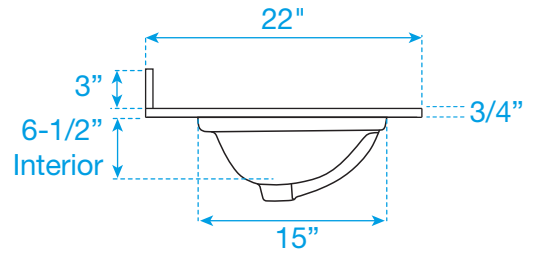

WYNDHAM COLLECTION

TOP VIEW OF VANITY CABINET

*Note: All measurements are $\pm 1/4"$.

WC-4141-48-SGL

WYNDHAM COLLECTION

Side splash is reversible.
Note: All Measurements are $\pm 1/4''$.

WC-VCA-48-SGL-TOP