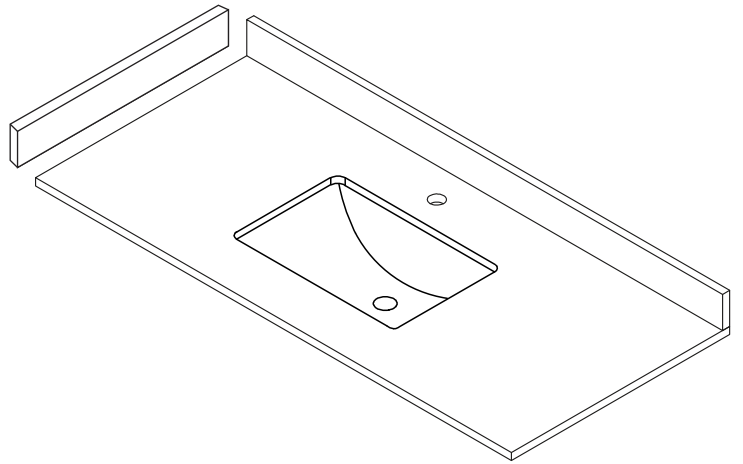

WYNDHAM COLLECTION

TOP VIEW OF VANITY CABINET

*Note: All measurements are $\pm 1/4"$.

WC-4141-48-SGL

WYNDHAM COLLECTION

Side splash is reversible.
Note: All Measurements are $\pm 1/4''$.

WC-VCA-48-SGL-TOP