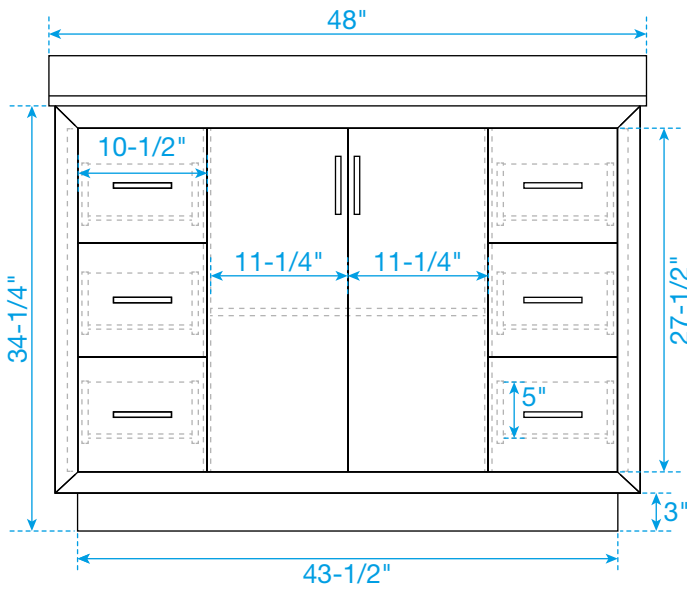

WYNDHAM COLLECTION

TOP VIEW OF VANITY CABINET

*Note: All measurements are $\pm 1/4"$.

WC-4141-48-SGL

WYNDHAM COLLECTION

Side splash is reversible.
Note: All Measurements are $\pm 1/4''$.

WC-VCA-48-SGL-TOP