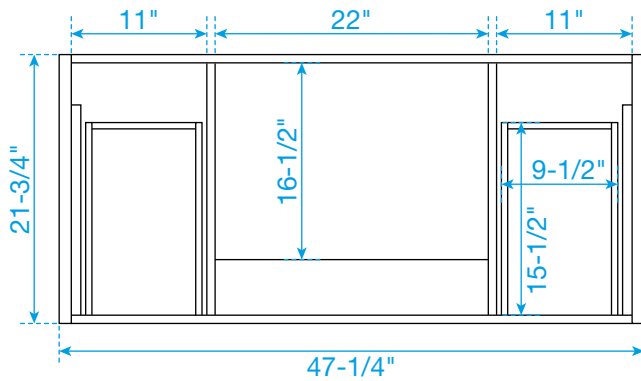

WYNDHAM COLLECTION

TOP VIEW OF VANITY CABINET

*Note: All measurements are $\pm 1/4"$.

WC-4141-48-SGL

WYNDHAM COLLECTION

Side splash is reversible.
Note: All Measurements are $\pm 1/4''$.

WC-VCA-48-SGL-TOP