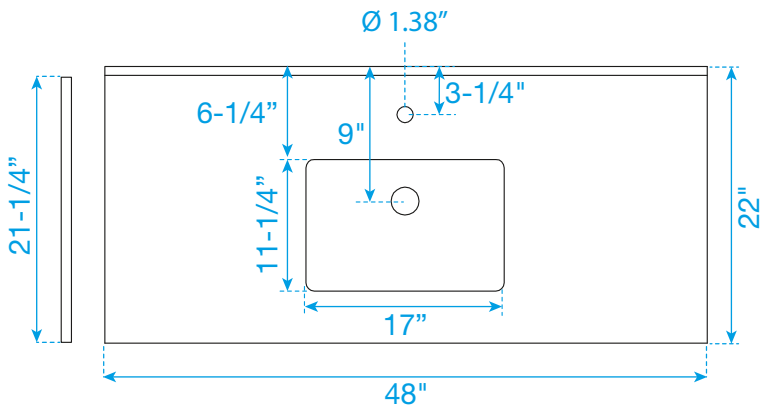

WYNDHAM COLLECTION

TOP VIEW OF VANITY CABINET

*Note: All measurements are $\pm 1/4"$.

WC-4141-48-SGL

WYNDHAM COLLECTION

Side splash is reversible.
Note: All Measurements are $\pm 1/4''$.

WC-VCA-48-SGL-TOP